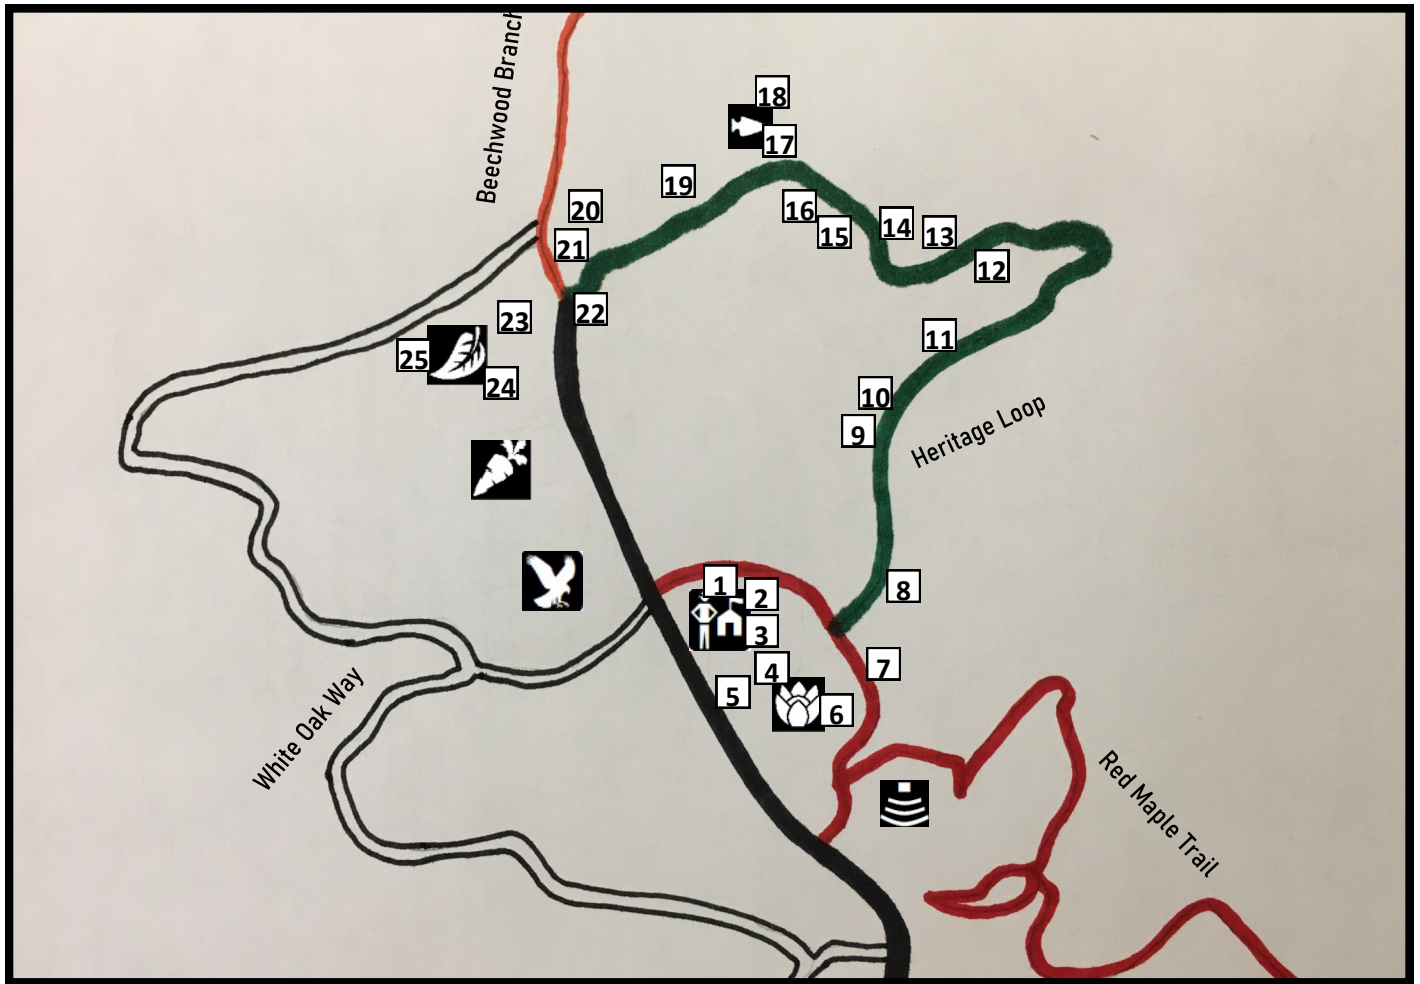

Potomac Overlook Tree ID Hike

	Solar Stage		Native Plant Garden		Nature Center
	Native American Home Site		Pollinator Garden		
	Birds of Prey Enclosure		Master Garden		

- | | | |
|-----------------------|-----------------------|-----------------------|
| 1. Pignut Hickory | 10. Pawpaw | 19. White Oak |
| 2. Flowering Dogwood | 11. Bitternut Hickory | 20. Red Oak |
| 3. Black Walnut | 12. Norway Maple | 21. Black Cherry |
| 4. Southern Magnolia | 13. American Holly | 22. Eastern Boxelder |
| 5. Eastern White Pine | 14. Black Locust | 23. Willow Oak |
| 6. Eastern Red Cedar | 15. Spicebush | 24. American Chestnut |
| 7. Sassafras | 16. Catalpa | 25. Eastern Redbud |
| 8. Tulip Poplar | 17. American Elm | |
| 9. American Beech | 18. Red Maple | |

8. Tulip Poplar

9. American Beech

10. Pawpaw

11. Bitternut Hickory

12. Norway Maple

13. American Holly

14. Black Locust

15. Spicebush

16. Catalpa

17. American Elm

18. Red Maple

19. White Oak

20. Red Oak

21. Black Cherry

22. Eastern Boxelder

23. Willow Oak

24. American Chestnut

25. Eastern Redbud